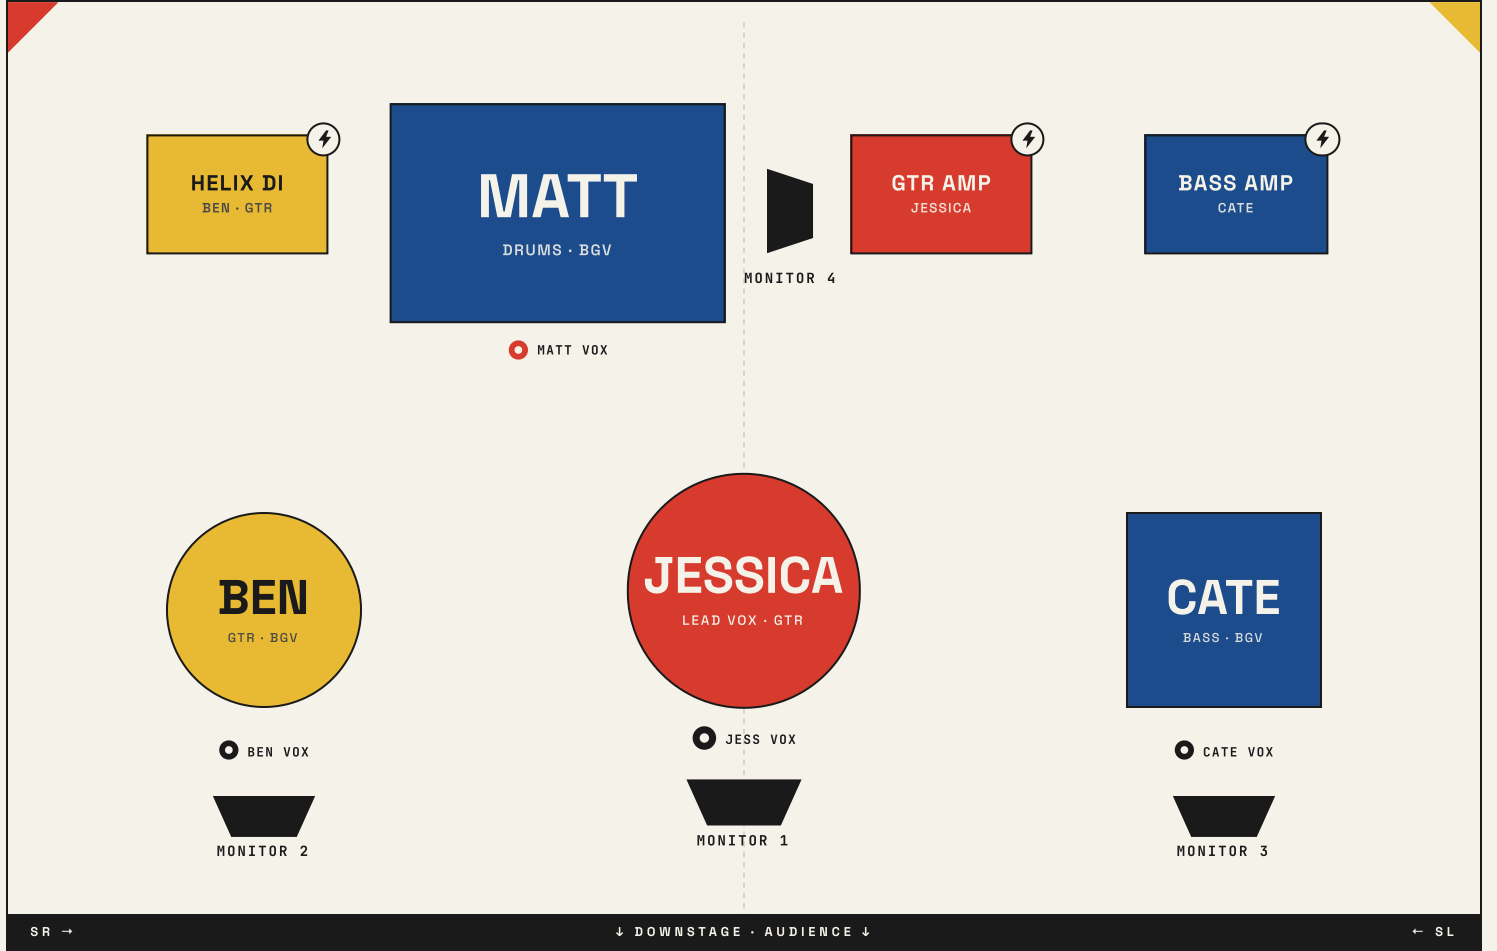

↑ UPSTAGE

THE STAGE · TOP-DOWN

SR ← → SL

INPUT LIST · 16 CH	
01 Kick	09 Bass DI
02 Snare	10 Bass amp
03 Hi-hat	11 Gtr · Ben (Helix DI)
04 Tom 1	12 Gtr · Jessica
05 Tom 2	13 Jessica vox
06 Floor tom	14 Ben vox
07 OHL	15 Cate vox
08 OHR	16 Matt vox

THE STAGE · TOP-DOWN

SR ← → SL

INPUT LIST · 2 CH

01 Jessica — vocals

02 Guitar pickup (DI)

Artist provides guitar, capo, tuner, cables beyond stage edge.

TECH CONTACT

Matt Freake