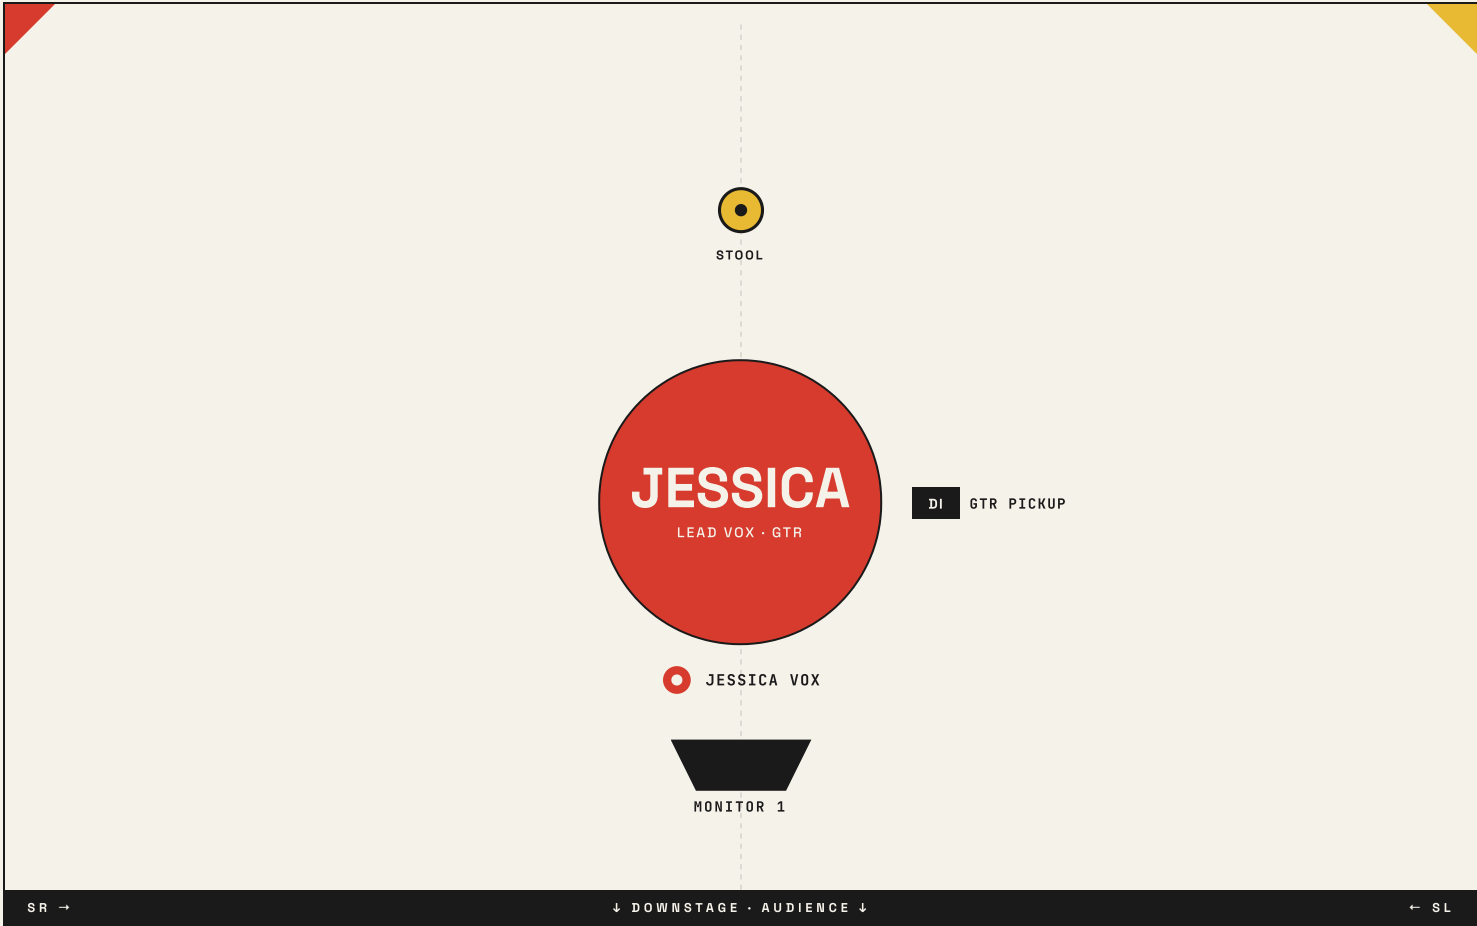

↑ UPSTAGE

THE STAGE · TOP-DOWN

SR ← → SL

INPUT LIST · 16 CH	
01 Kick	09 Bass DI
02 Snare	10 Bass amp
03 Hi-hat	11 Gtr · Ben (Helix DI)
04 Tom 1	12 Gtr · Jessica
05 Tom 2	13 Jessica vox
06 Floor tom	14 Ben vox
07 OHL	15 Cate vox
08 OHR	16 Matt vox

THE STAGE · TOP-DOWN

SR ← → SL

INPUT LIST · 2 CH

01 Jessica — vocals

02 Guitar pickup (DI)

Artist provides guitar, capo, tuner, cables beyond stage edge.

TECH CONTACT

Matt Freake